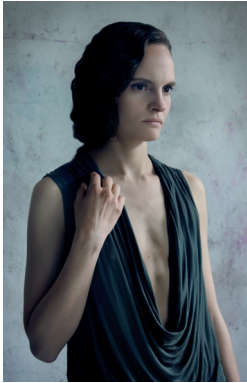

exp exposure
12 twelve

AN INNER SONG · 12 PORTRAITS

NADINE ETHNER

CHOIR SAMIA GUEMEI · TEXT GUIDO SIEBERT

1st of july . 2010 at 7 pm . from july 2nd until august 8th . thu & fri 4 - 8 pm . sat & sun 2 - 8 pm
exp12 exposure twelve . senefelderstrasse 35 . 10437 berlin . www.exp12.com . www.nadine-ethner.de